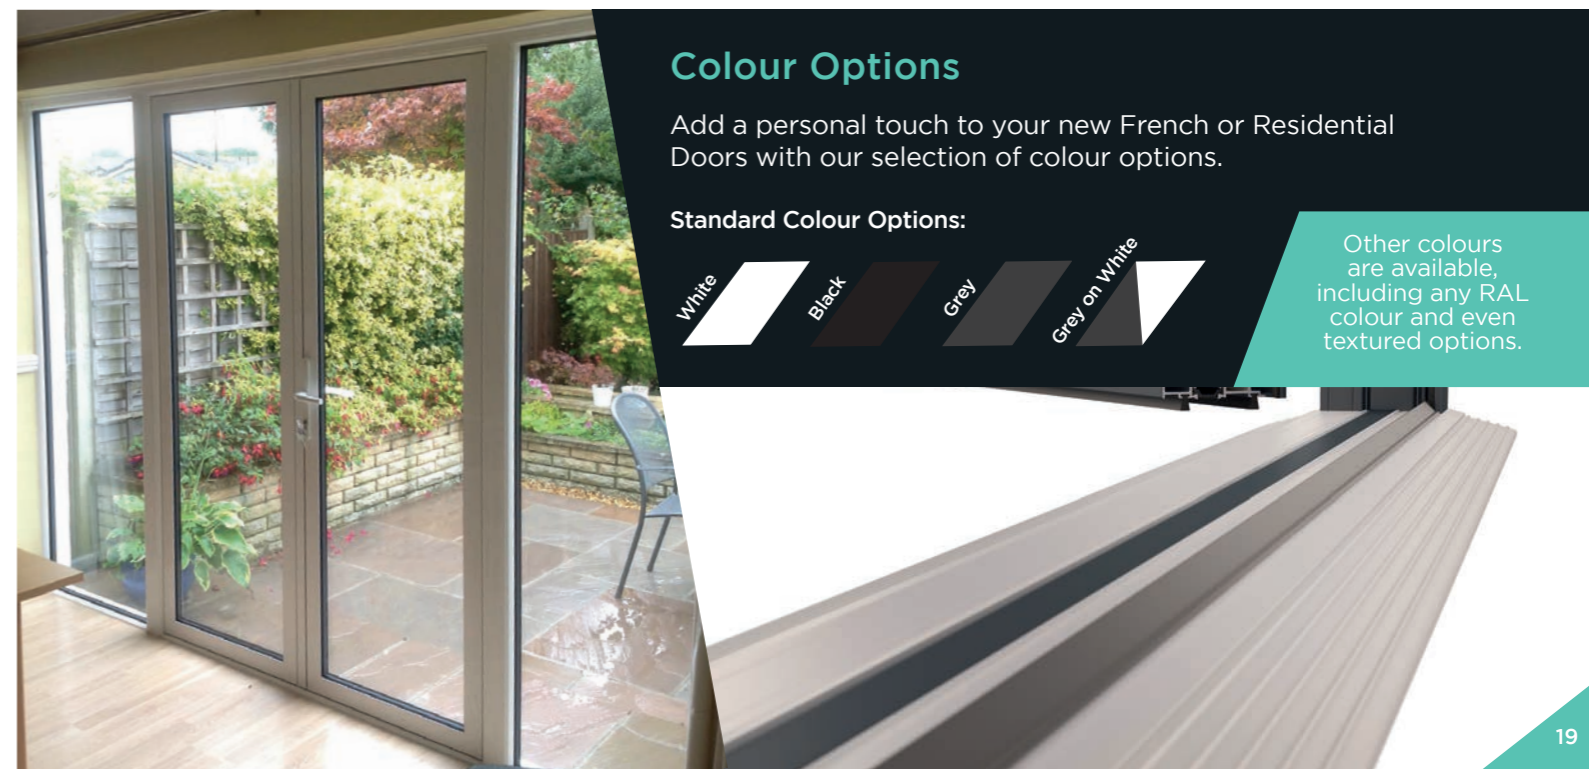

Standard Colour Options:

Other colours are available, including any RAL colour and even textured options.