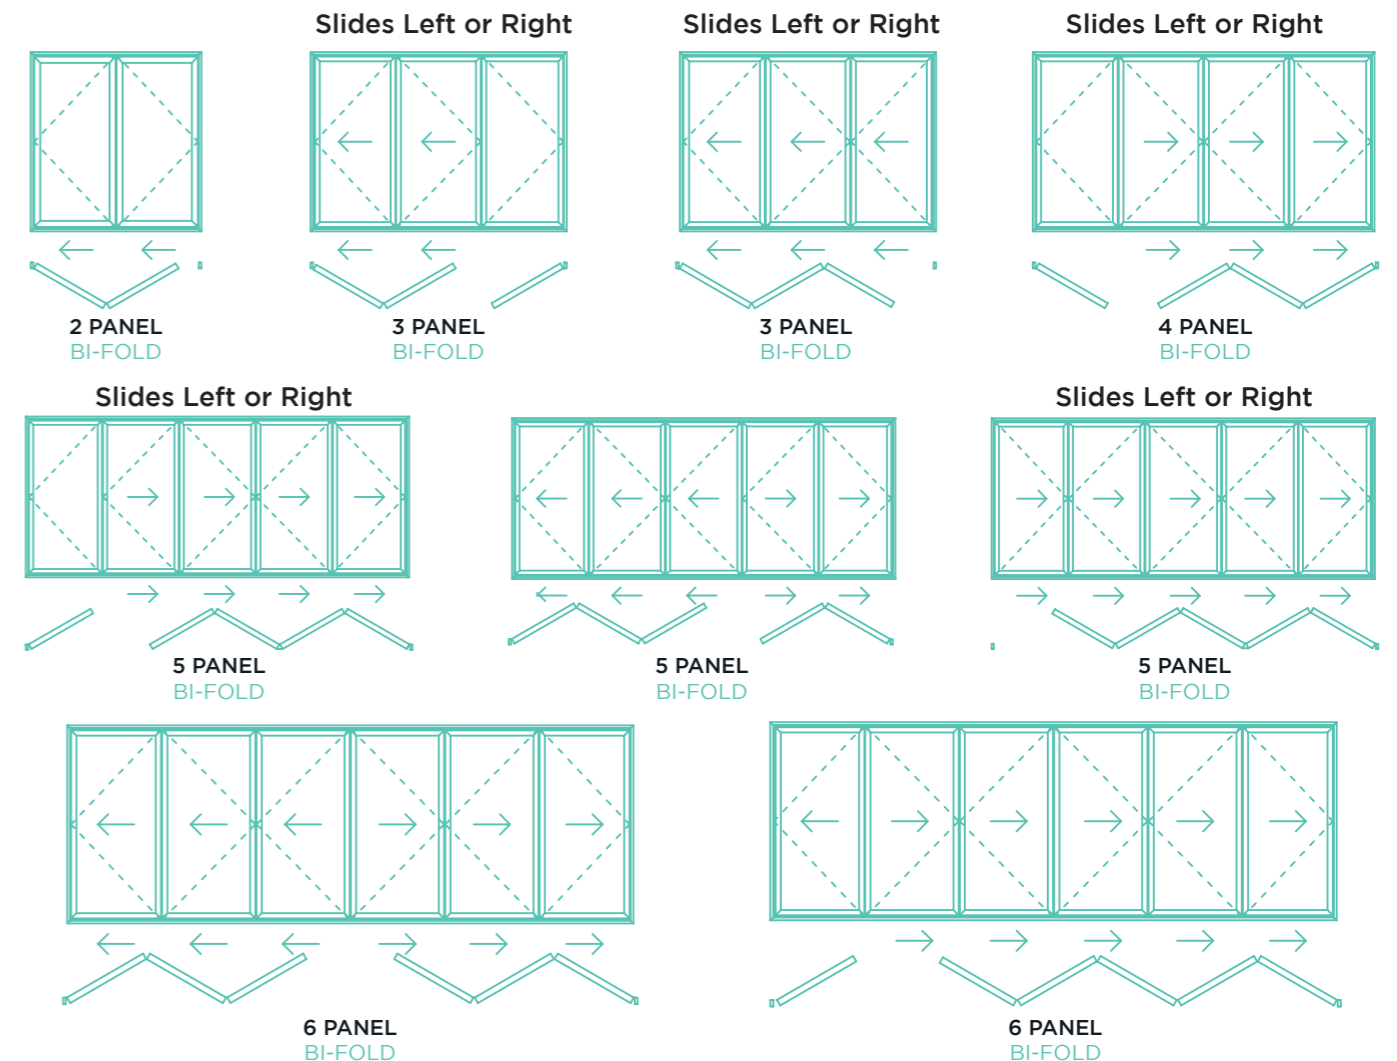

Lever Straight Handle

Locking Pop Up Handle

D Handle

Magnetic Catch

THE NEW FLUSH FITTING TRICKLE VENT

Fresher, cleaner indoor air

The bi-fold flush fitting trickle vent is a modern, and stylish ABS ventilator with a simple vent adjustment to manage airflow into the property and has been specifically designed to fit into bi-folding doors.

It is fitted into the bi-fold for a discreet appearance complementing the overall finish of the product.

Visofold doors can be folded internally or externally and with the opening at the side (so the leaves all fold one way), at one end (to create a single entrance door) or in the middle (to give the option of a double door).

VISOFOLD BI-FOLDING DOORS CONFIGURATIONS

BI-FOLD DOOR MAX SIZES

Widths	1.5m	1.8m	2.3m	2.5m	3.0m	3.3m	3.6m	3.7m	3.9m	4.3m	4.9m	5.0m	5.4m	5.8m	6.0m	6.6m	7.3m	7.5m	7.8m	8.5m	
2 Door																					
3 Door																					
4 Door																					
5 Door																					
6 Door																					
7 Door																					