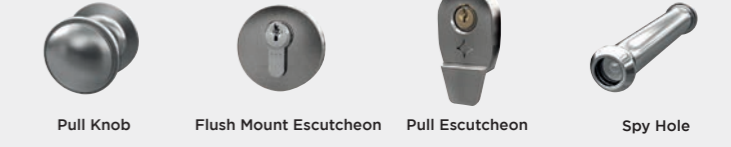

Category	Satin Silver	Polished Gold	Stainless Steel	Antique Black
ALUMINIUM COMPOSITE DOORS	✓	✓		
	✓			
	✓*			
	✓			
	✓	✓		
				✓
	✓	✓		
	✓	✓		
			✓	
			✓	

*silver anodised SAA

Lever (straight) handle - Bi-fold, Lever (straight) handle - Single & Double, D handle, D handle - Sliding Door

Offset handle, Tilt and turn handle, Locking pop up handle, Long lever handle

T Bar Lever Handle, Mitre Lever Handle, Ergonomic Lever Handle

Round Pull Bar, Letterplate

Bull Ring Knocker, Knocker 6" Urn Knocker

Horse Tail Knocker, Architectural Knocker

Pull Knob, Flush Mount Escutcheon, Pull Escutcheon, Spy Hole

Monkey Tail Handle, Lever Straight Handle, Letterplate

REAL

ALUMINIUM

REAL Aluminium
Newton Centre, Brunel Way,
Stroudwater Business Park,
Stonehouse, GL10 3SW