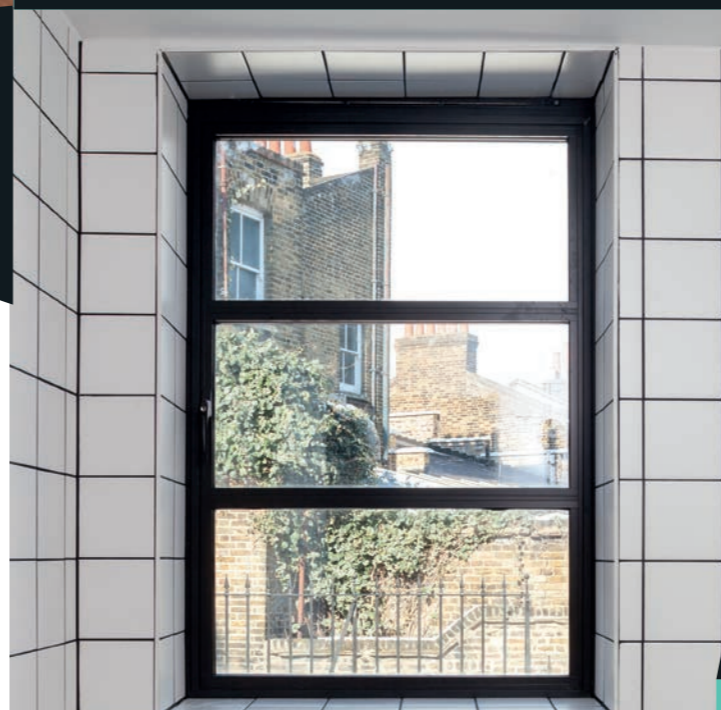

WINDOW MAX SIZES

Side Hung Max Sash o/a width	600mm
Side Hung Max Sash o/a height	1400mm
Top Hung Max Sash o/a width	1400mm
Top Hung Max Sash o/a height	1400mm

Accessory Options:

Lever Straight Handle

Offset Window Handle