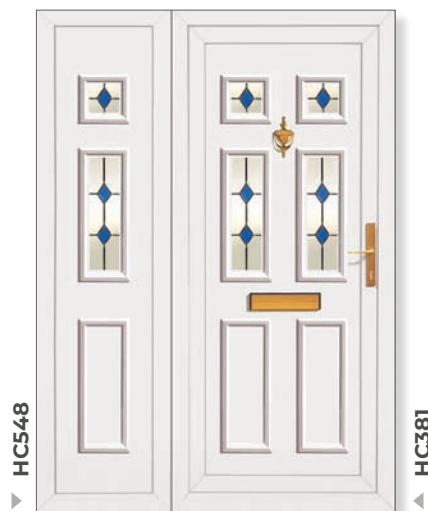

Rannoch Two
Blue Diamond

Rannoch Four
Blue Diamond